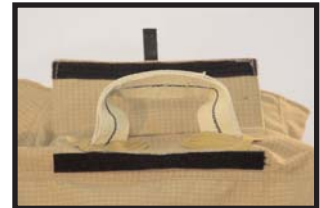

## Standard Coat Features

- Patent pending Seamless Collar
- Patent pending removable Drag Rescue Devise
- Variety of pocket options
- DexFlex™ Back
- DexFlex™ Elbow
- Snaps at rear of coat liner

## Standard Pant Features

- Mid-rise pant
- X" rear panel
- Patent pending Ergonomic Leg
- Black padded suspenders
- Comfort inseam in crotch reduces wear and stress on the liner

## Patent Pending Features

**Seamless Collar:** Reduces moisture penetration and allows the collar to be worn upright or folded down. NFPA compliant without the throat strap, allowing for comfort while wearing SCBA face mask.

**Removable DRD:** Easy grasp handle that is horizontally positioned for easy grasping and pulling. Can be removed during clean and repair operations greatly reducing turnout damage.

**Ergonomic Leg:** Entire leg has angled design to fit in a forward fire fighting position and freedom of movement extends beyond the knee.